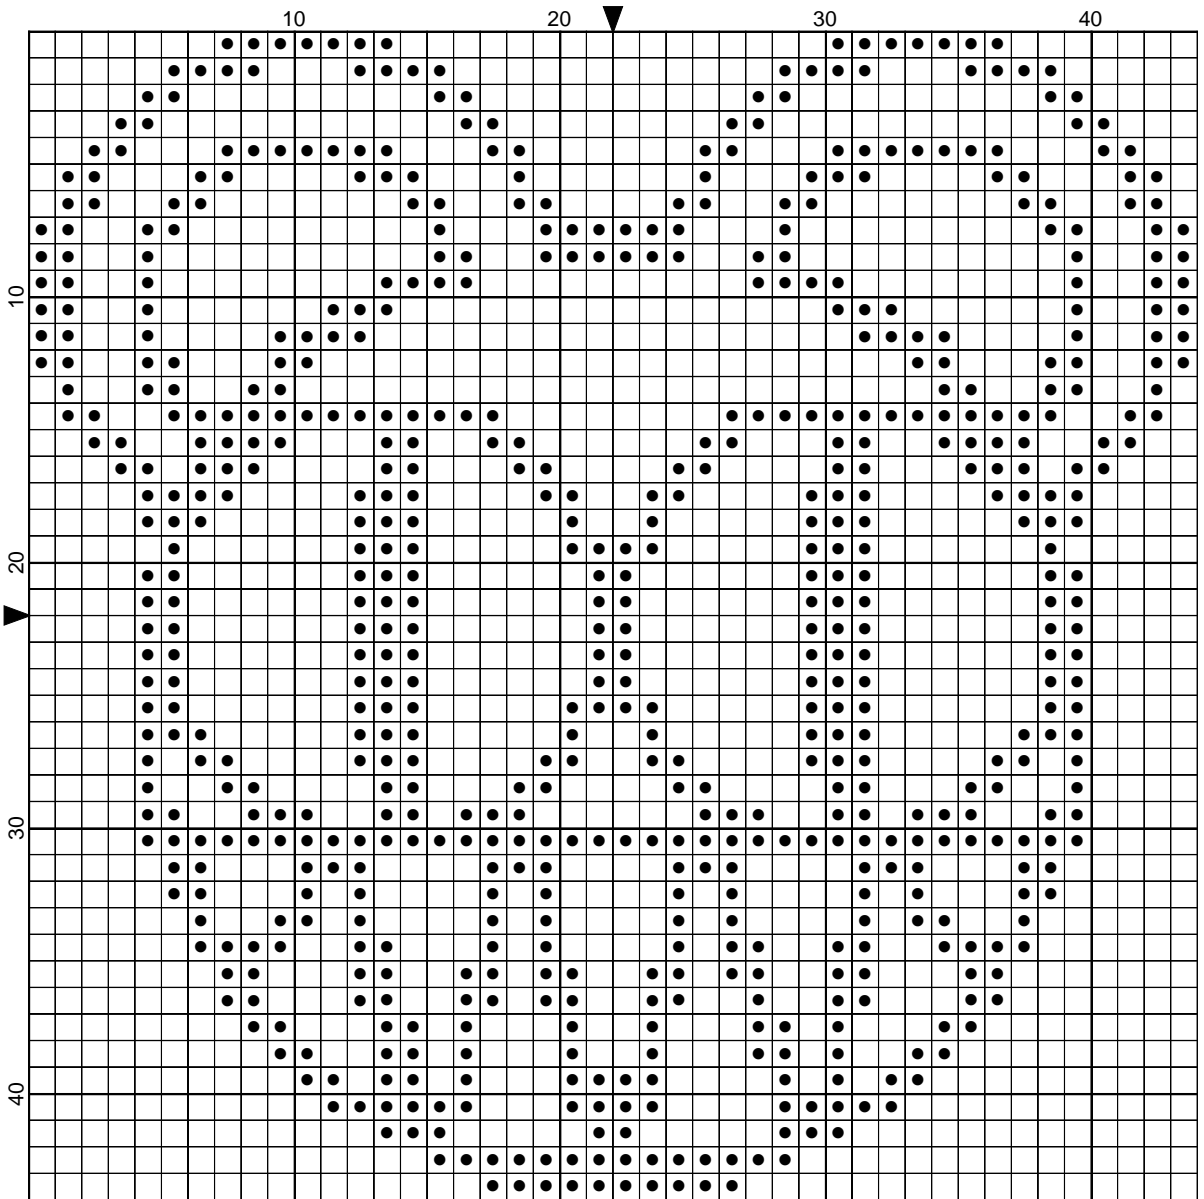

Radiohead Bear

Legend:  
◻ ◼ DMC-310

# Radiohead Bear

---

**Author:** Pony in a Rope  
**Website:** ponyinarope.com  
**Grid Size:** 44W x 44H  
**Design Area:** 3.14" x 3.14" (44 x 44 stitches)

**Legend:** (DMC)  
  310 black