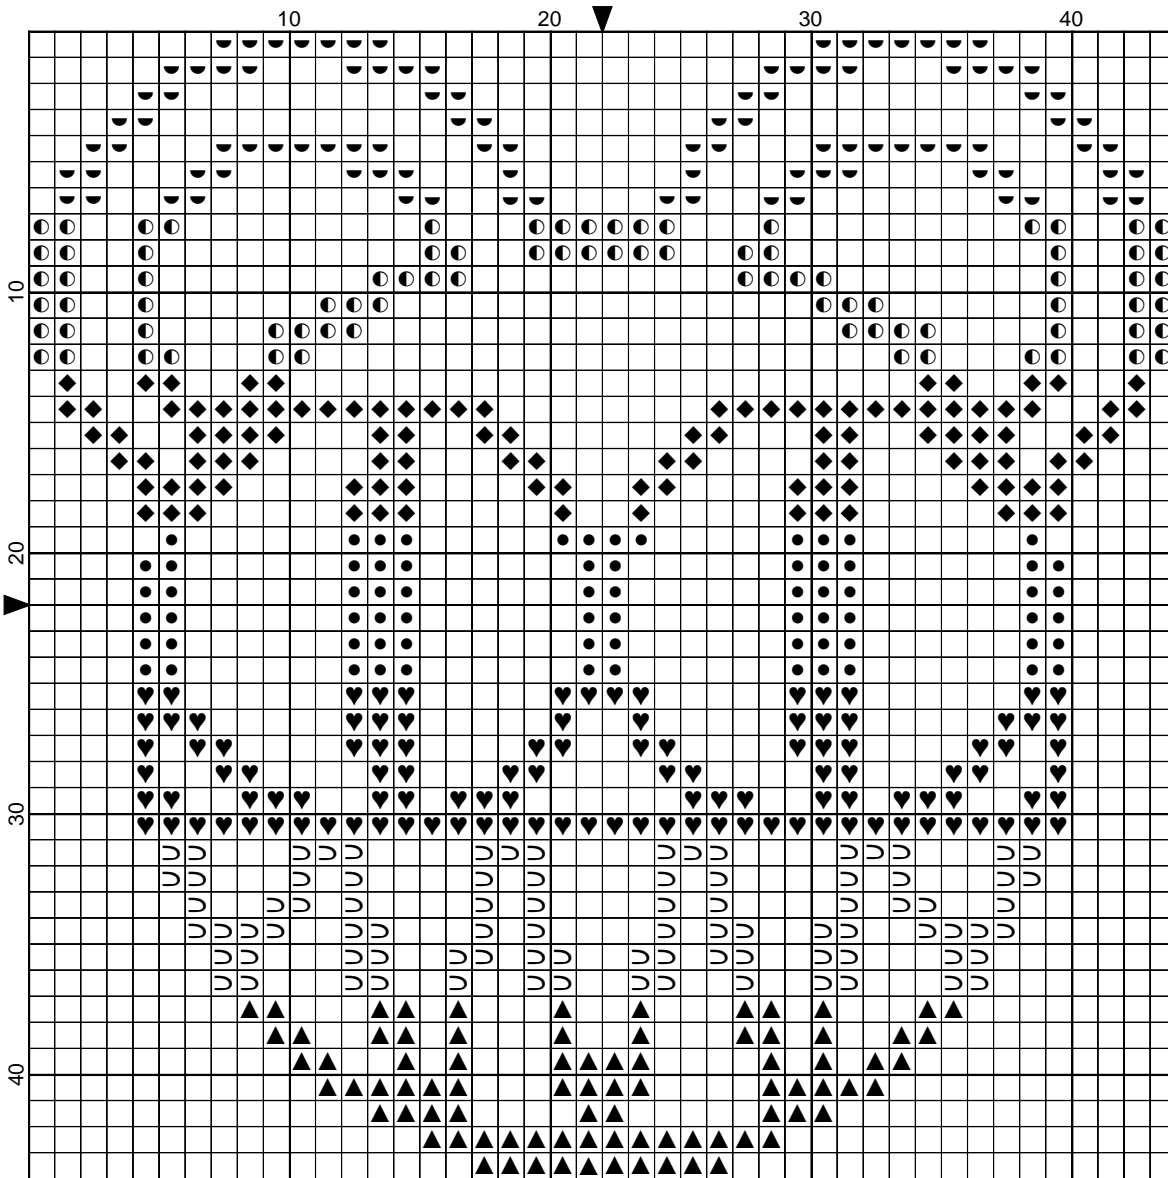

Radiohead Bear (In Rainbows)

- Legend:
- ◆ DMC-721
 - ▼ DMC-725
 - ◀ DMC-307
 - ⊂ DMC-350
 - DMC-702
 - ⊙ DMC-826
 - ▲ DMC-3811

Radiohead Bear (In Rainbows)

Author: Pony in a Rope
Website: ponyinarope.com
Grid Size: 44W x 44H
Design Area: 3.14" x 3.14" (44 x 44 stitches)

Legend: (DMC)

 721 orange spice - md
 725 topaz

 307 lemon
 350 coral - md

 702 kelly green
 826 blue - md

 3811 turquoise - vy lt