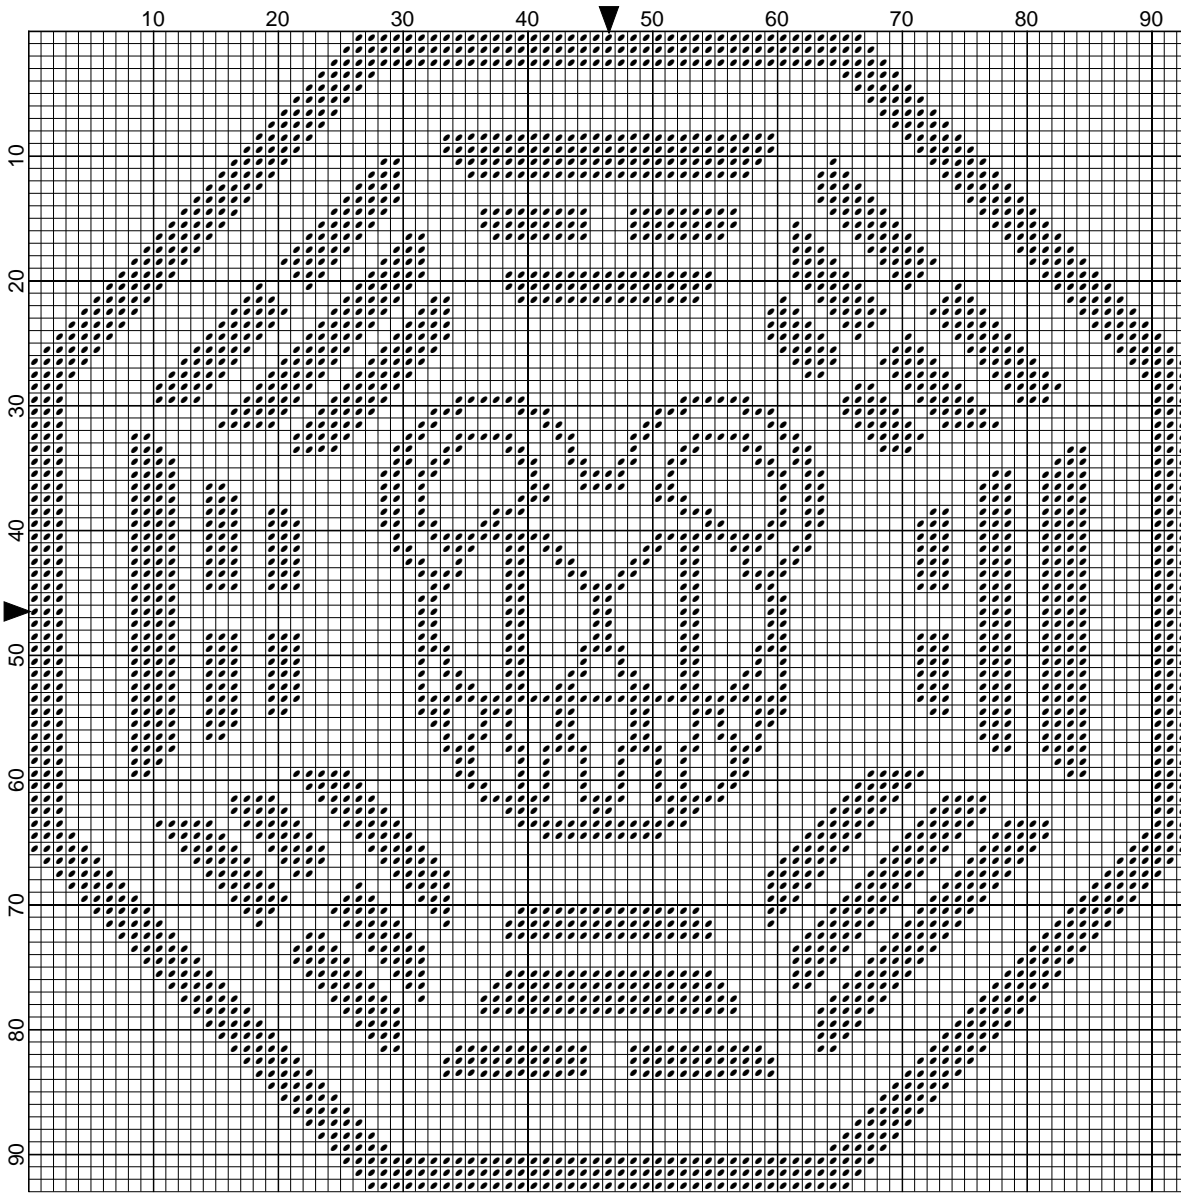

Dharma Bear

Legend:
■ DMC-310

Dharma Bear

Author: Pony in a Rope
Website: ponyinarope.com
Grid Size: 93W x 93H
Design Area: 5.17" x 5.17" (93 x 93 stitches)

Legend: (DMC)

  310 black